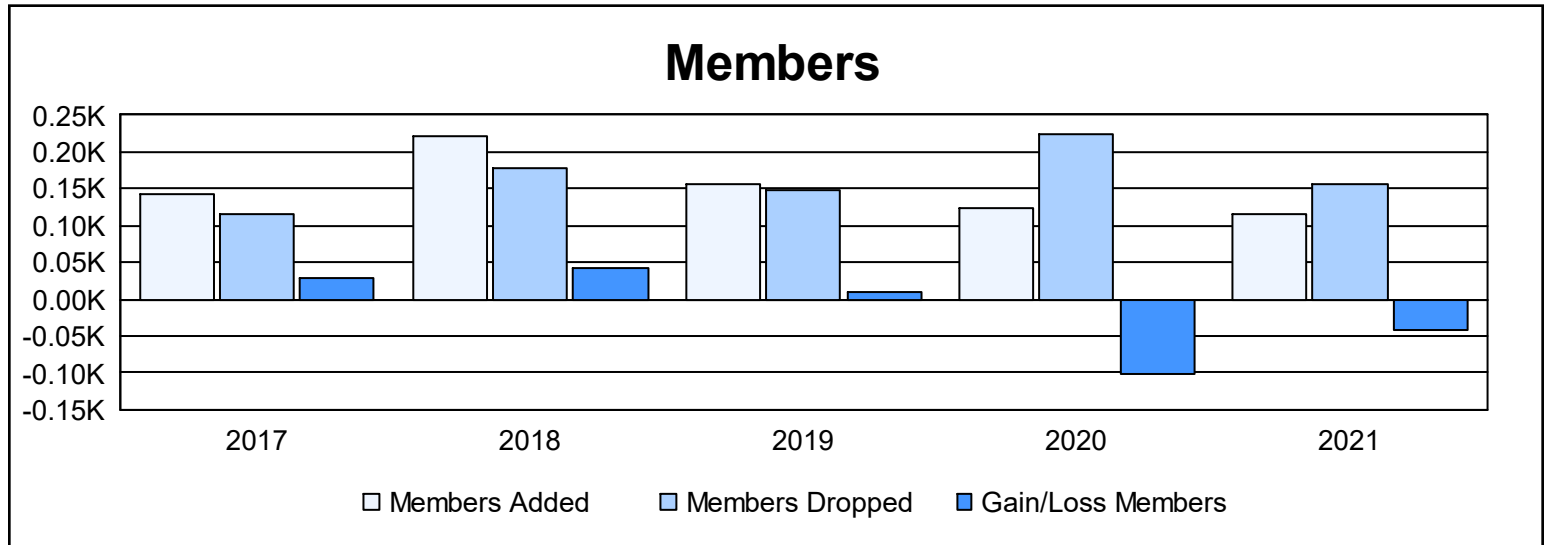

Year	New Clubs	Dropped Clubs	Gain/ Loss Clubs	New Members	Charter Members	Reinstate Members	Transfer Members	Total Member Added	Total Members Dropped	Gain/ Loss Members
2016-2017	0	0	0	136	0	1	6	143	115	28
2017-2018	1	0	1	150	50	6	15	221	178	43
2018-2019	0	0	0	144	0	8	5	157	148	9
2019-2020	1	1	0	78	23	12	10	123	224	-101
2020-2021	0	0	0	85	6	13	11	115	157	-42
<b>Average</b>	<b>0</b>	<b>0</b>	<b>0</b>	<b>119</b>	<b>16</b>	<b>8</b>	<b>9</b>	<b>152</b>	<b>164</b>	<b>-13</b>

### Membership Composition June 2021 Cumulative