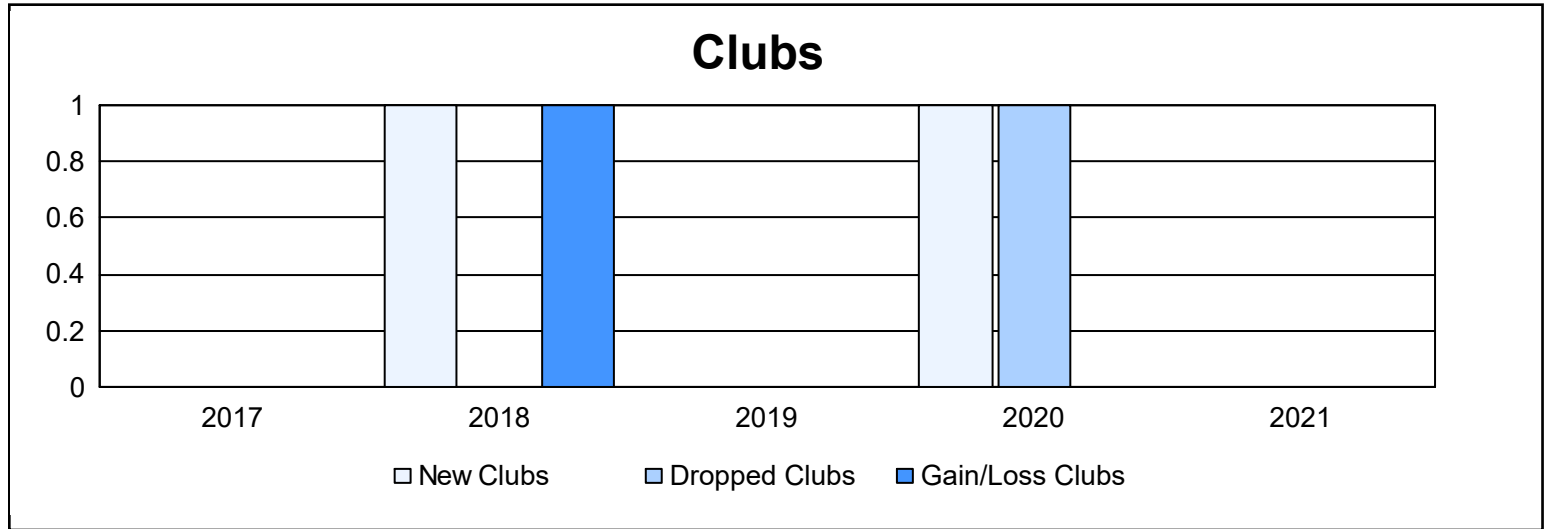

Year	New Clubs	Dropped Clubs	Gain/ Loss Clubs	New Members	Charter Members	Reinstate Members	Transfer Members	Total Member Added	Total Members Dropped	Gain/ Loss Members
2016-2017	0	0	0	136	0	1	6	143	115	28
2017-2018	1	0	1	150	50	6	15	221	178	43
2018-2019	0	0	0	144	0	8	5	157	148	9
2019-2020	1	1	0	78	23	12	10	123	224	-101
2020-2021	0	0	0	85	6	13	11	115	157	-42
<b>Average</b>	<b>0</b>	<b>0</b>	<b>0</b>	<b>119</b>	<b>16</b>	<b>8</b>	<b>9</b>	<b>152</b>	<b>164</b>	<b>-13</b>

### Membership Composition June 2021 Cumulative